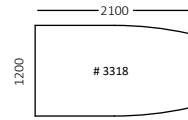

Snitsa XL bordsskivor / table tops

1:100

= Artikelnummer / # = Article Number

Vit std-laminat
White melamine