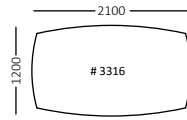

Snitsa XL bordsskivor / table tops

1:100

= Artikelnummer / # = Article Number

Vit std-laminat
White melamine