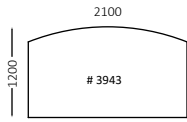

Snitsa XL bordsskivor / table tops

1:100

= Artikelnummer / # = Article Number

Vit std-laminat
White melamine