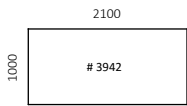

Snitsa XL bordsskivor / table tops

1:100

= Artikelnummer / # = Article Number

Vit std-laminat
White melamine